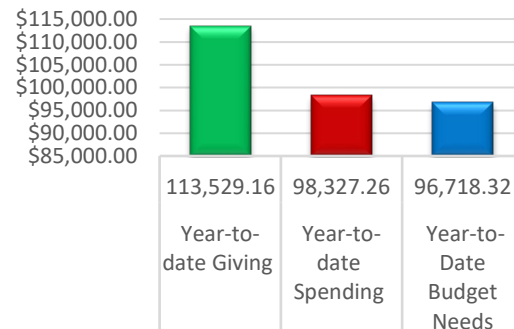

🎓 CLASS OF 23 = save the date! May 21st 9:30 a.m. Senior Breakfast, 10:30 a.m. Senior & Promotion Sunday service! PICTURES needed by May 15. Text or email to Staci or Shana Bench at shanabench@coxinet.net.

**DONUT SUNDAY
this Sunday at 10 a.m!**

FCC Attendance

April 9 – 360

Average March Attendance - 283

FCC Financial Update

#FCCallin

The Connecting Point
30 - 50"ish" Year Olds

SINGO